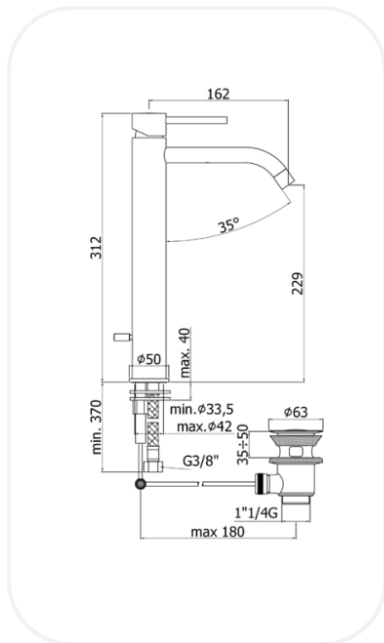

Faucets

LIGNF00002

Wash Basin Mixer

FEATURES

- Elegant design
- Single lever tall wash basin mixer
- Original cartridge for smooth control
- High corrosion resistance plating

WARRANTY: 5 years

SPECIFICATIONS

Series	PORTOFINO
Finish	Chrome
Material	Brass
Flow Rate	6 l/min
Mounting Type	Deck Mounted
Height	229 mm

PARTS DESCRIPTION

Single Lever Wash Basin Mixer	LIGNF00002
Flexible Connection Hose	Included

OPTIONAL/RECOMMENDED PRODUCTS