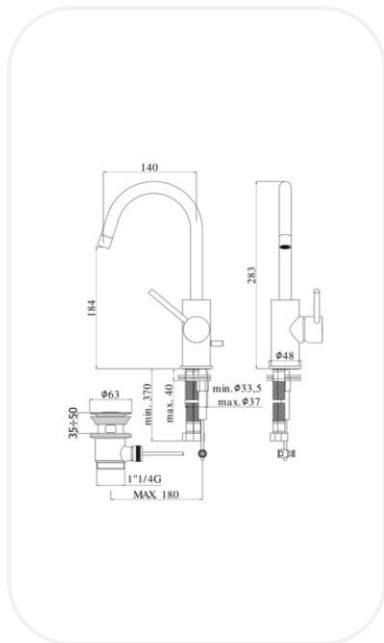

Faucets

LIGNF00003

Wash Basin Mixer

FEATURES

- Elegant design
- Single lever wash basin mixer with swiveling spout
- Original cartridge for smooth control
- High corrosion resistance plating

SPECIFICATIONS

Series	PORTOFINO
Finish	Chrome
Material	Brass
Flow Rate	6 l/min
Mounting Type	Deck Mounted

WARRANTY: 5 years

PARTS DESCRIPTION

Single Lever Wash Basin Mixer	LIGNF00003
Flexible Connection Hose	Included

OPTIONAL/RECOMMENDED PRODUCTS