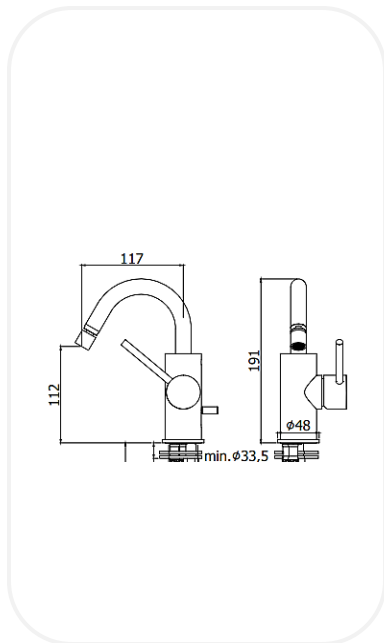

Faucets

LIGNF00006

Bidet Mixer

FEATURES

Elegant design

Single lever bidet mixer with swiveling spout and swivel joint
Original cartridge for smooth control

High corrosion resistance plating

SPECIFICATIONS

Series	PORTOFINO
Finish	Chrome
Material	Brass
Flow Rate	6 l/min
Mounting Type	Deck Mounted

WARRANTY: 5 years

PARTS DESCRIPTION

Single Lever Bidet Mixer	LIGNF00006
Flexible Connection Hose	Included

OPTIONAL/RECOMMENDED PRODUCTS