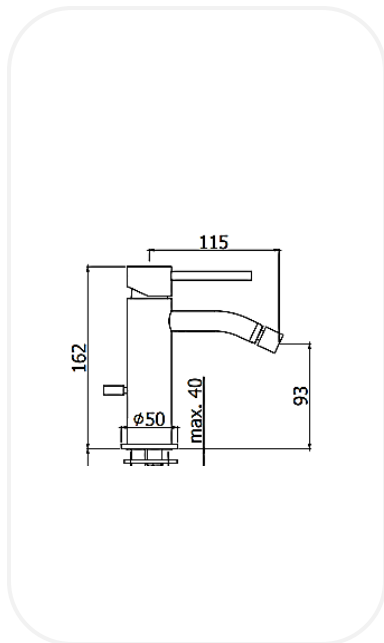

Faucets

LIGNF00194

Bidet Mixer

FEATURES

- Elegant design
- Single lever bidet mixer with swivel joint
- Original cartridge for smooth control
- High corrosion resistance plating

SPECIFICATIONS

Series	PORTOFINO
Finish	Chrome
Material	Brass
Flow Rate	6 l/min
Mounting Type	Deck Mounted

WARRANTY: 5 years

PARTS DESCRIPTION

Single Lever Bidet Mixer	LIGNF00194
Flexible Connection Hose	Included

OPTIONAL/RECOMMENDED PRODUCTS

Pop-up waste	Optional
Click Click Waste	Optional