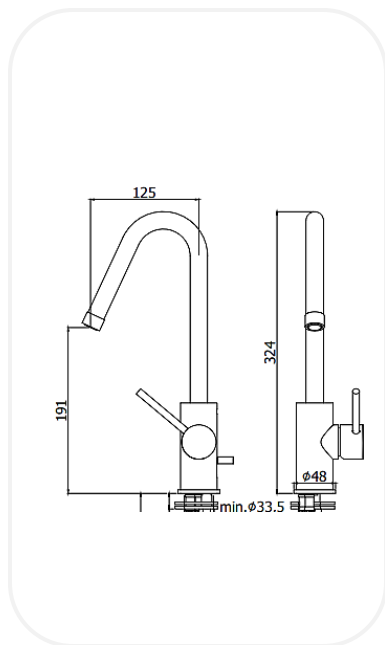

Faucets

LIGNF00203

Wash Basin Mixer

FEATURES

- Elegant design
- Single lever wash basin mixer with swiveling spout
- Original cartridge for smooth control
- High corrosion resistance plating

SPECIFICATIONS

Series	PORTOFINO
Finish	Chrome
Material	Brass
Flow Rate	6 l/min
Mounting Type	Deck Mounted

WARRANTY: 5 years

PARTS DESCRIPTION

Single Lever Wash Basin Mixer	LIGNF00203
Flexible Connection Hose	Included

OPTIONAL/RECOMMENDED PRODUCTS