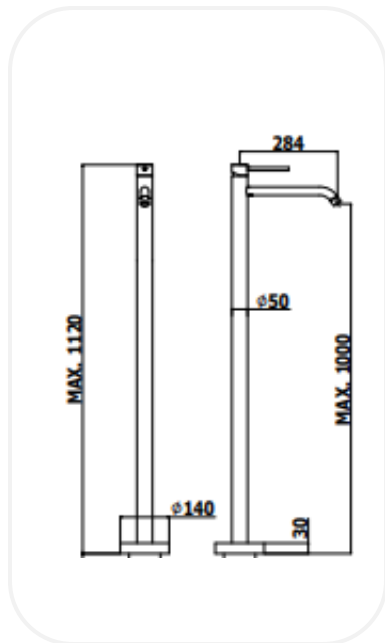

Faucets

LIGNF00207

Wash Basin Mixer

Completes the concealed base for floor mounting:

LIGNF00499

FEATURES

- Elegant design
- Free standing wash basin mixer
- Without base for floor mounting
- Original cartridge for smooth control
- High corrosion resistance plating

SPECIFICATIONS

Series	PORTOFINO
Finish	Chrome
Material	Brass
Flow Rate	8 l/min
Mounting Type	Floor Mounted
Hight	1000 mm

WARRANTY: 5 years

PARTS DESCRIPTION

Single Lever Wash Basin Mixer	LIGNF00207
--------------------------------------	------------