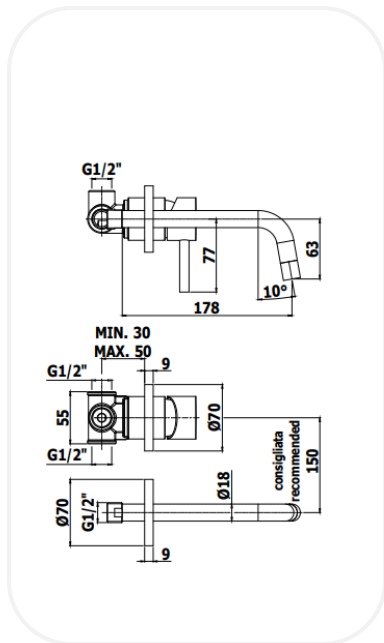

Faucets

LIGNF00208

Wash Basin Mixer

FEATURES

- Elegant design
- Concealed single lever wash basin mixer with spout
- Original cartridge for smooth control
- High corrosion resistance plating

WARRANTY: 5 years

SPECIFICATIONS

Series	PORTOFINO
Finish	Chrome
Material	Brass
Flow Rate	6 l/min
Mounting Type	Concealed

PARTS DESCRIPTION

Single Lever Wash Basin Mixer	LIGNF00208
Concealed Body	Included
Spout	Included

OPTIONAL/RECOMMENDED PRODUCTS