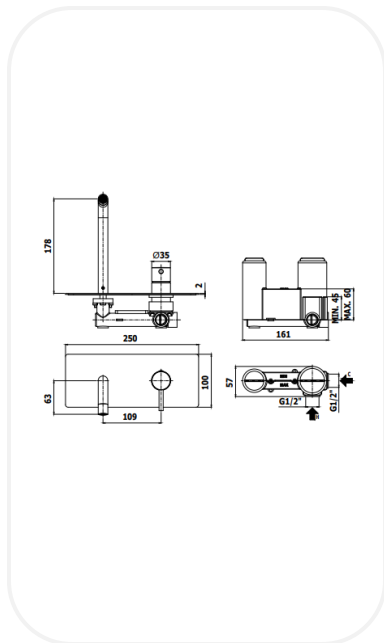

Faucets

LIGNF00211

Wash Basin Mixer

FEATURES

- Elegant design
- Concealed single lever wash basin mixer with spout
- Original cartridge for smooth control
- High corrosion resistance plating

SPECIFICATIONS

Series	PORTOFINO
Finish	Chrome
Material	Brass
Flow Rate	6 l/min
Mounting Type	Concealed

PARTS DESCRIPTION

Single Lever Wash Basin Mixer	LIGNF00211
Concealed Body	Included
Spout	Included

WARRANTY: 5 years