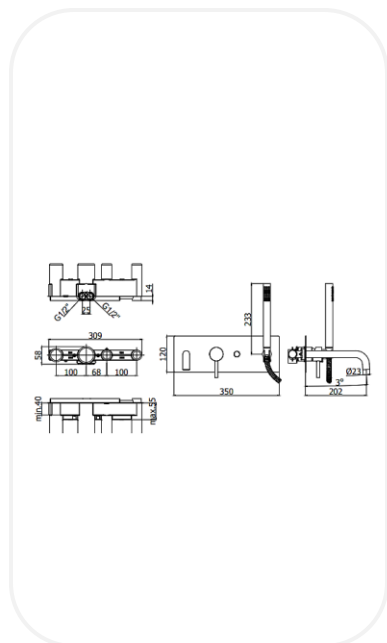

Faucets

LIGNF00213

Bath/Shower Set

FEATURES

- Elegant design
- Concealed single lever bath/shower set (2 outlets) with spout, push diverter and hand shower
- Original cartridge for smooth control
- High corrosion resistance plating

SPECIFICATIONS

Series	PORTOFINO
Finish	Chrome
Material	Brass
Flow Rate	8 l/min
Mounting Type	Concealed

PARTS DESCRIPTION

Single Lever Bath/Shower Set	LIGNF00213
Concealed Body	Included
Spout	Included
Hand Shower	Included
Flexible Connection Hose	Included