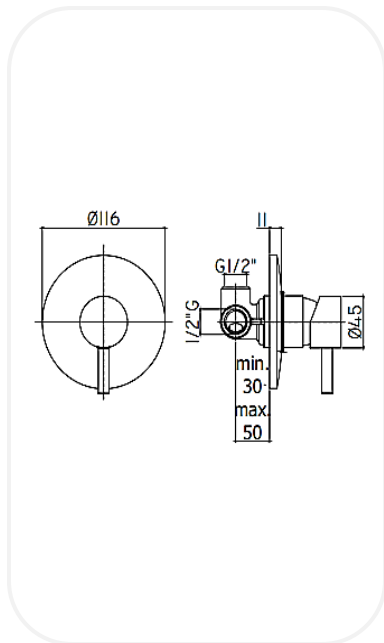

Faucets

LIGNF00214

Shower Mixer

FEATURES

- Elegant design
- Concealed single lever shower mixer(1 outlet)
- Original cartridge for smooth control
- High corrosion resistance plating

SPECIFICATIONS

Series	PORTOFINO
Finish	Chrome
Material	Brass
Flow Rate	8 l/min
Mounting Type	Concealed

PARTS DESCRIPTION

Single Lever Shower Mixer	LIGNF00214
Concealed Body	Included

WARRANTY: 5 years