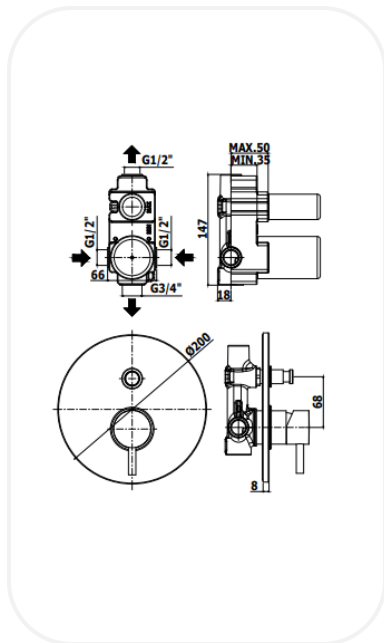

Faucets

LIGNF00215

Shower Mixer

FEATURES

- Elegant design
- Concealed single lever shower mixer (2 outlets) with push diverter
- Original cartridge for smooth control
- High corrosion resistance plating

SPECIFICATIONS

Series	PORTOFINO
Finish	Chrome
Material	Brass
Flow Rate	8 l/min
Mounting Type	Concealed

PARTS DESCRIPTION

Single Lever Shower Mixer	LIGNF00215
Concealed Body	Included

WARRANTY: 5 years