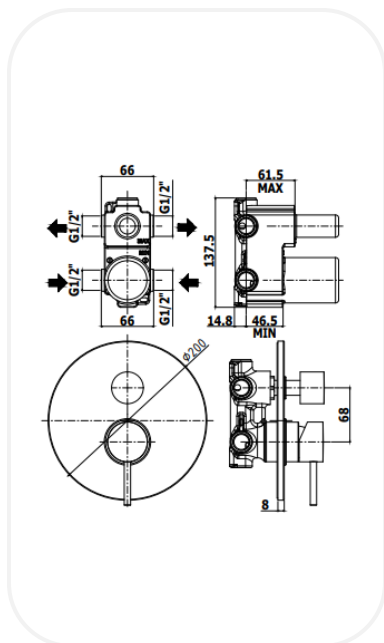

Faucets

LIGNF00216

Shower Mixer

FEATURES

Elegant design

Concealed single lever shower mixer (2/3 outlets) with diverter

Original cartridge for smooth control

High corrosion resistance plating

SPECIFICATIONS

Series	PORTOFINO
Finish	Chrome
Material	Brass
Flow Rate	8 l/min
Mounting Type	Concealed

PARTS DESCRIPTION

Single Lever Shower Mixer	LIGNF00216
Concealed Body	Included

WARRANTY: 5 years