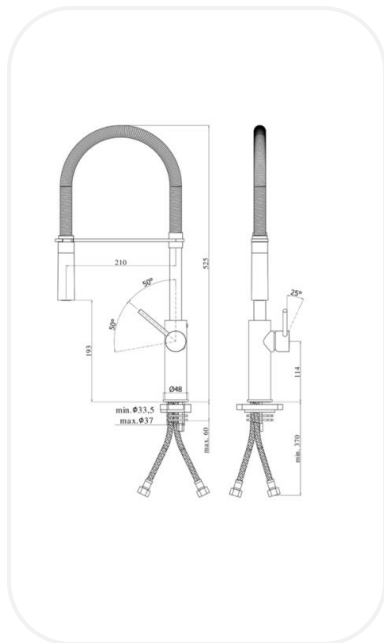

Kitchen Faucets

LIGNF00480

Kitchen Mixer

FEATURES

Elegant design

One-hole sink mixer with swivelling spout
ABS hand-shower (two spray-functions)

Original cartridge for smooth control

High corrosion resistance plating

SPECIFICATIONS

Series	ALFA
Finish	Chrome
Material	Brass
Flow Rate	7 l/min
Mounting Type	Deck Mounted

WARRANTY: 5 years

PARTS DESCRIPTION

Single Lever Kitchen Mixer	LIGNF00480
Flexible Connection Hose	Included