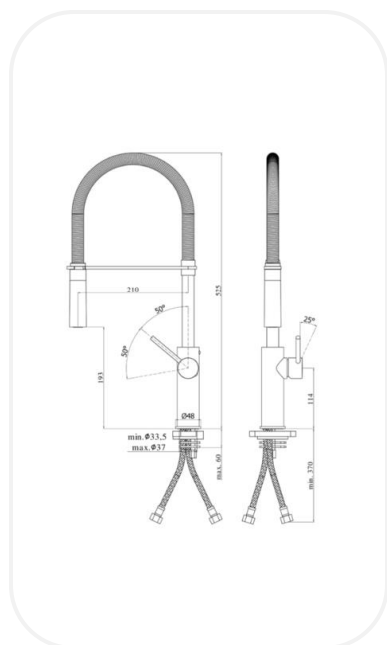

Kitchen Faucets

LIGNF00481#CRMB

Kitchen Mixer

FEATURES

Elegant design

One-hole sink mixer with swivelling spout
ABS hand-shower (two spray-functions)

Original cartridge for smooth control

High corrosion resistance plating

SPECIFICATIONS

Series	ALFA
Finish	Chrome + Matte Black
Material	Brass
Flow Rate	7 l/min
Mounting Type	Deck Mounted

WARRANTY: 5 years

PARTS DESCRIPTION

Single Lever Kitchen Mixer	LIGNF00481#CRMB
Flexible Connection Hose	Included