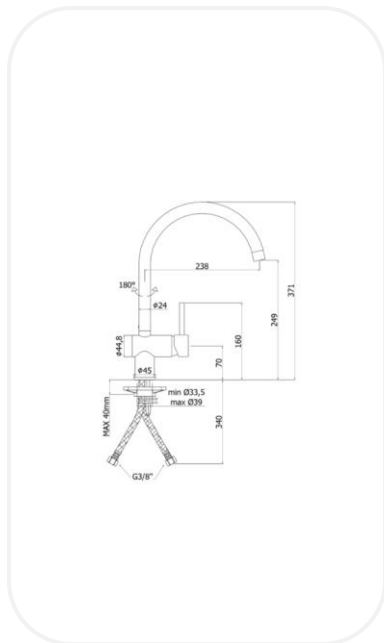

Kitchen Faucets

LIGNF00484

Kitchen Mixer

FEATURES

Elegant design

One-hole sink mixer with swivelling spout

Original cartridge for smooth control

High corrosion resistance plating

SPECIFICATIONS

Series	ALFA
Finish	Chrome
Material	Brass
Flow Rate	7 l/min
Mounting Type	Deck Mounted

WARRANTY: 5 years

PARTS DESCRIPTION

Single Lever Kitchen Mixer	LIGNF00484
Flexible Connection Hose	Included