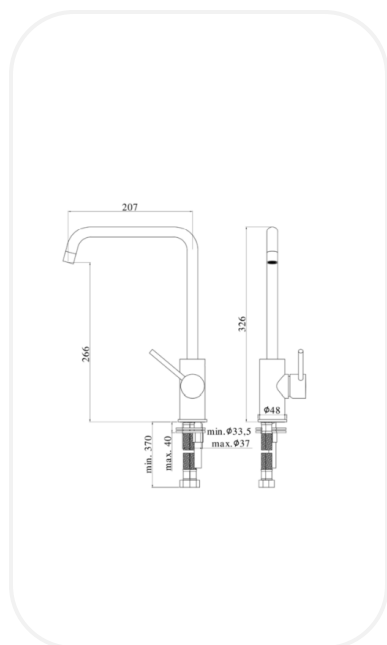

#### Kitchen Mixer

#### FEATURES

Elegant design

One-hole sink mixer with swivelling spout

Original cartridge for smooth control

High corrosion resistance plating

#### SPECIFICATIONS

<b>Series</b>	ALFA
<b>Finish</b>	Chrome
<b>Material</b>	Brass
<b>Flow Rate</b>	7 l/min
<b>Mounting Type</b>	Deck Mounted

**WARRANTY: 5 years**

#### PARTS DESCRIPTION

<b>Single Lever Kitchen Mixer</b>	LIGNF00485
<b>Flexible Connection Hose</b>	Included