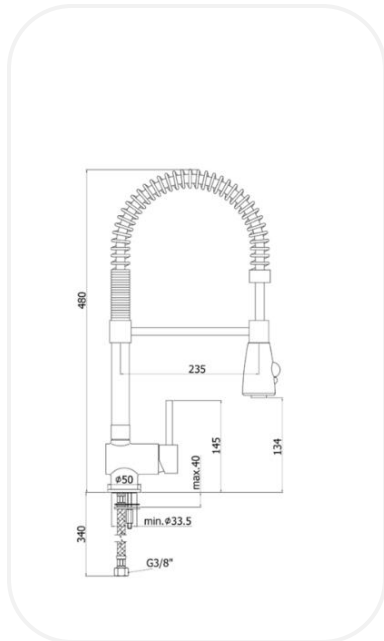

Kitchen Faucets

LIGNF00486

Kitchen Mixer

FEATURES

Elegant design

One-hole sink mixer with swivelling spout
ABS hand-shower (two spray-functions)

Original cartridge for smooth control

High corrosion resistance plating

SPECIFICATIONS

Series	WHISK
Finish	Chrome
Material	Brass
Flow Rate	7 l/min
Mounting Type	Deck Mounted

WARRANTY: 5 years

PARTS DESCRIPTION

Single Lever Kitchen Mixer	LIGNF00486
Flexible Connection Hose	Included