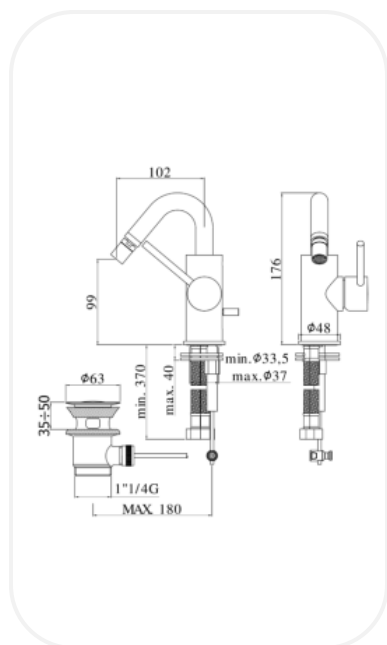

Faucets

LIGPNF00202

Bidet Mixer

FEATURES

- Elegant design
- Single lever bidet mixer with swiveling spout
- Original cartridge for smooth control
- High corrosion resistance plating

WARRANTY: 5 years

SPECIFICATIONS

Series	PORTOFINO
Finish	Chrome
Material	Brass
Flow Rate	6 l/min
Mounting Type	Deck Mounted

PARTS DESCRIPTION

Single Lever Bidet Mixer	LIGPNF00202
Flexible Connection Hose	Included

OPTIONAL/RECOMMENDED PRODUCTS