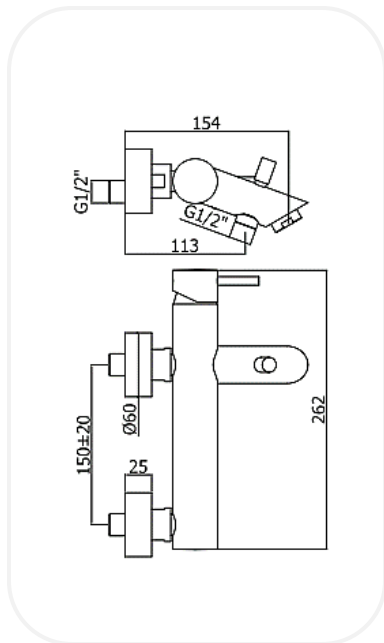

SPECIFICATIONS

Series	PORTOFINO
Finish	Chrome
Material	Brass
Flow Rate	8 l/min
Mounting Type	Wall Mounted

WARRANTY: 5 years

PARTS DESCRIPTION

Single Lever Bath/Shower Mixer	LIGTNF00231
Spout	Included