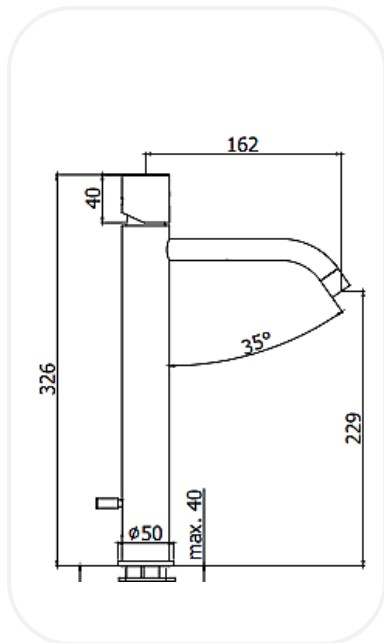

Faucets

LIGXNF00196

Wash Basin Mixer

FEATURES

- Elegant design
- Single handle tall wash basin mixer
- Original handle valve for smooth control
- High corrosion resistance plating

SPECIFICATIONS

Series	PORTOFINO
Finish	Chrome
Material	Brass
Flow Rate	6 l/min
Mounting Type	Deck Mounted
Height	229 mm

WARRANTY: 5 years

PARTS DESCRIPTION

Single Handle Wash Basin Mixer	LIGXNF00196
Flexible Connection Hose	Included

OPTIONAL/RECOMMENDED PRODUCTS

Pop-up waste	Optional
Click Clack Waste	Optional