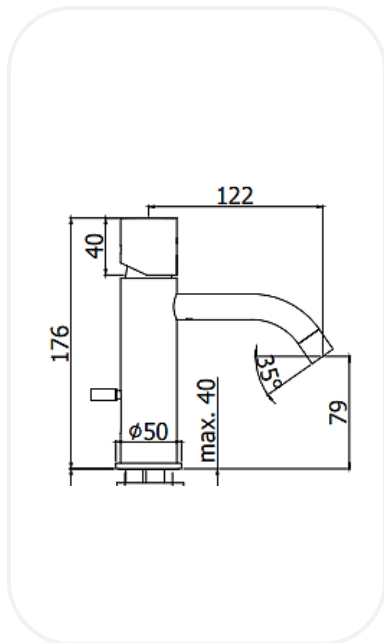

#### SPECIFICATIONS

<b>Series</b>	PORTOFINO
<b>Finish</b>	Chrome
<b>Material</b>	Brass
<b>Flow Rate</b>	6 l/min
<b>Mounting Type</b>	Deck Mounted
<b>Height</b>	79 mm

**WARRANTY:** 5 years