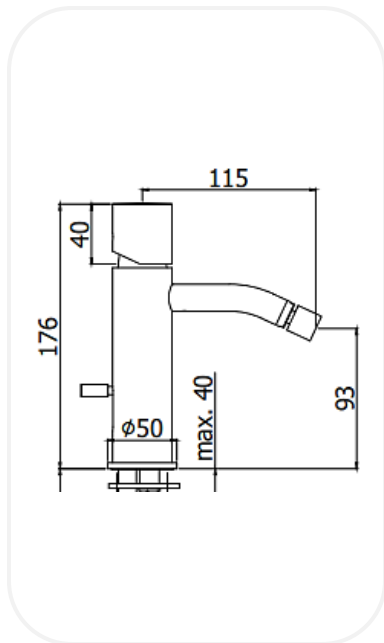

Faucets

LIGXNF00200

Bidet Mixer

FEATURES

- Elegant design
- Single handle bidet mixer with swivel joint
- Original handle valve for smooth control
- High corrosion resistance plating

SPECIFICATIONS

Series	PORTOFINO
Finish	Chrome
Material	Brass
Flow Rate	6 l/min
Mounting Type	Deck Mounted

WARRANTY: 5 years

PARTS DESCRIPTION

Single Handle Bidet Mixer	LIGXNF00200
Flexible Connection Hose	Included

OPTIONAL/RECOMMENDED PRODUCTS

Pop-up waste	Optional
Click Clack Waste	Optional