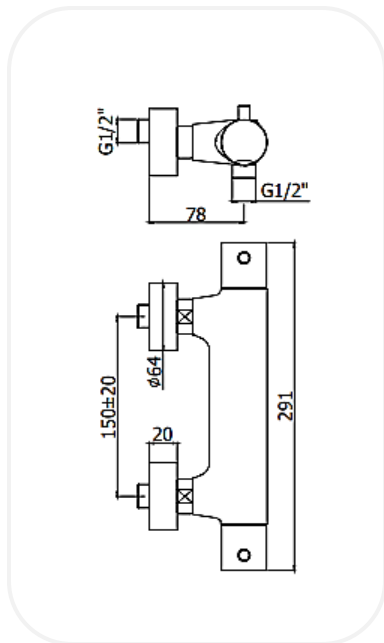

Faucets

LIQHTNF00227

Shower Set

FEATURES

Elegant design

Single lever thermostatic shower set with metal joint wall bracket and hand shower

Original handle valve for smooth control

High corrosion resistance plating

SPECIFICATIONS

Series	PORTOFINO
Finish	Chrome
Material	Brass
Flow Rate	8 l/min
Mounting Type	Wall Mounted

WARRANTY: 5 years

PARTS DESCRIPTION

Single Lever Shower Set	LIQHTNF00227
Hand Shower	Included
Flexible Connection Hose	Included