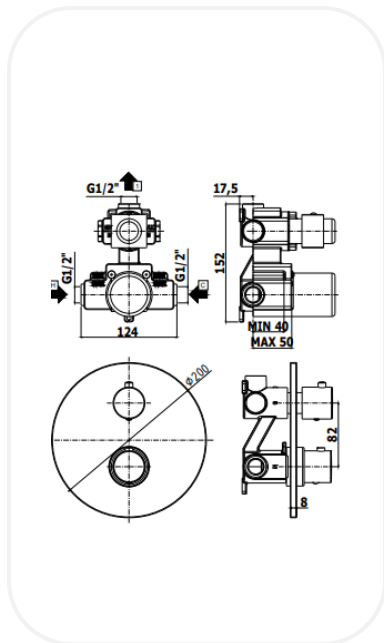

Faucets

LIQTNF00217

Shower Mixer

FEATURES

Elegant design

Concealed thermostatic shower mixer (1 outlet) without diverter

High corrosion resistance plating

SPECIFICATIONS

Series	PORTOFINO
Finish	Chrome
Material	Brass
Flow Rate	8 l/min
Mounting Type	Concealed

PARTS DESCRIPTION

Thermostatic Shower Mixer	LIQTNF00217
Concealed Body	Included

WARRANTY: 5 years