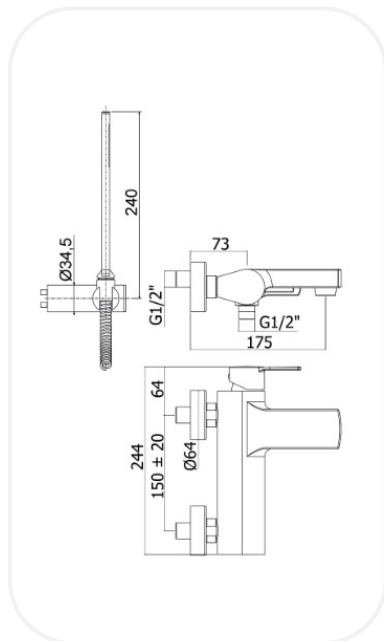

Faucets

RINHNF00189

Bath/Shower Set

FEATURES

Elegant design

Single lever bath/shower set with spout and hand shower with Diverter

ABS joint wall bracket

Original cartridge for smooth control

High corrosion resistance plating

SPECIFICATIONS

| | |
|----------------------|--------------|
| Series | JAMES |
| Finish | Chrome |
| Material | Brass |
| Flow Rate | 8 l/min |
| Mounting Type | Wall Mounted |

PARTS DESCRIPTION

| | |
|-------------------------------------|-------------|
| Single Lever Bath/Shower Set | RINHNF00189 |
| Spout | Included |
| Hand Shower | Included |
| Flexible Connection Hose | Included |