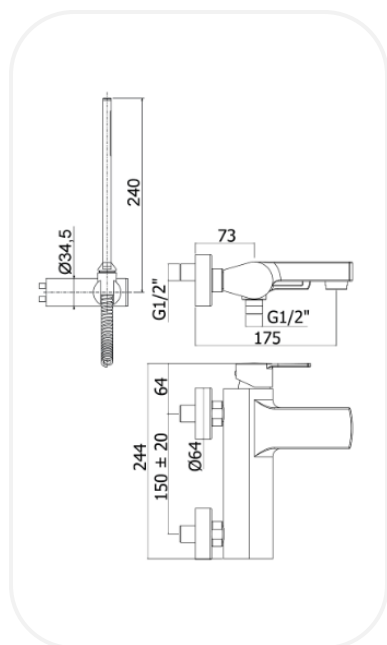

Faucets

RINHNF00190

Bath/Shower Set

FEATURES

- Elegant design
- Single lever bath/shower set with spout and hand shower
- ABS Fixed wall bracket
- Diverter
- Original cartridge for smooth control
- High corrosion resistance plating

SPECIFICATIONS

Series	JAMES
Finish	Chrome
Material	Brass
Flow Rate	8 l/min
Mounting Type	Wall Mounted

PARTS DESCRIPTION

Single Lever Bath/Shower Set	RINHNF00190
Spout	Included
Hand Shower	Included
Flexible Connection Hose	Included