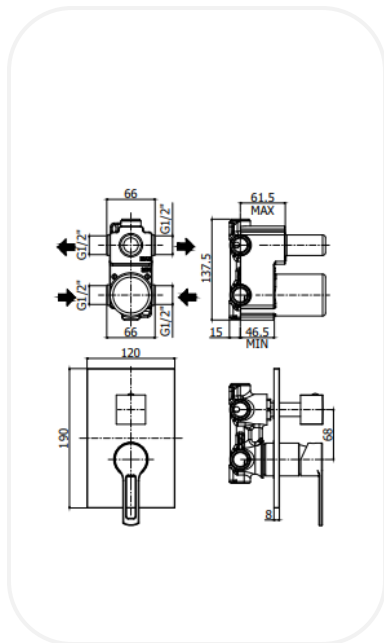

Faucets

RINNF00178

Shower Mixer

FEATURES

Elegant design

Single lever concealed shower mixer (2/3 outlets)

Diverter

Original cartridge for smooth control

High corrosion resistance plating

WARRANTY: 5 years

SPECIFICATIONS

Series	JAMES
Finish	Chrome
Material	Brass
Flow Rate	8 l/min
Mounting Type	Concealed

PARTS DESCRIPTION

Single Lever Shower Mixer	RINNF00178
Concealed Body	Included