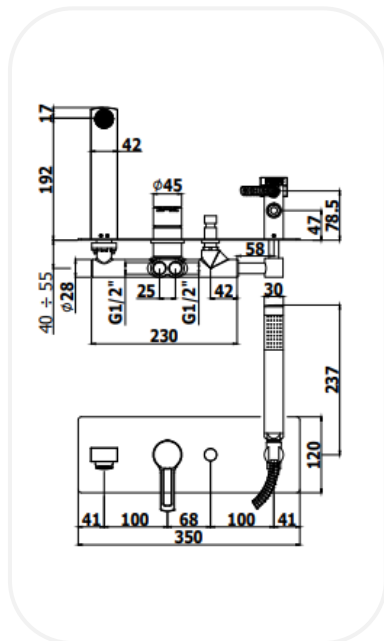

Faucets

RINNF00179

Bath/Shower Set

FEATURES

Elegant design

Single lever concealed bath/shower set with spout and hand shower (2 outlets) Diverter

Original cartridge for smooth control

High corrosion resistance plating

WARRANTY: 5 years

SPECIFICATIONS

Series	JAMES
Finish	Chrome
Material	Brass
Flow Rate	8 l/min
Mounting Type	Concealed

PARTS DESCRIPTION

Single Lever Bath/Shower Mixer	RINNF00179
Concealed Body	Included
Spout	Included
Hand Shower	Included
Flexible Connection Hose	Included