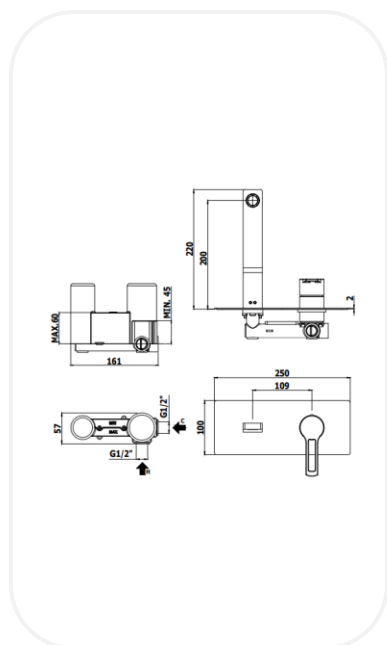

Faucets

RINNF00181

Wash Basin Mixer

FEATURES

- Elegant design
- Single lever concealed wash basin mixer
- Original cartridge for smooth control
- High corrosion resistance plating

SPECIFICATIONS

Series	JAMES
Finish	Chrome
Material	Brass
Flow Rate	6 l/min
Mounting Type	Concealed

PARTS DESCRIPTION

Single Lever Wash Basin Mixer	RINNF00181
Concealed Body	Included

WARRANTY: 5 years