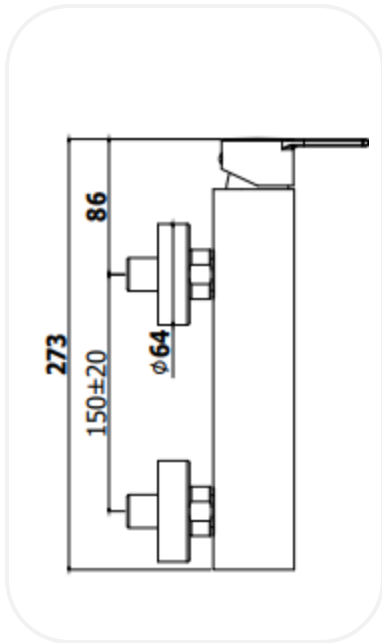

Faucets

RINNF00185

Shower Mixer

FEATURES

- Elegant design
- Single lever shower mixer
- Original cartridge for smooth control
- High corrosion resistance plating

SPECIFICATIONS

Series	JAMES
Finish	Chrome
Material	Brass
Flow Rate	8 l/min
Mounting Type	Wall Mounted

WARRANTY: 5 years

PARTS DESCRIPTION

Single Lever Shower Mixer	RINNF00185
----------------------------------	------------