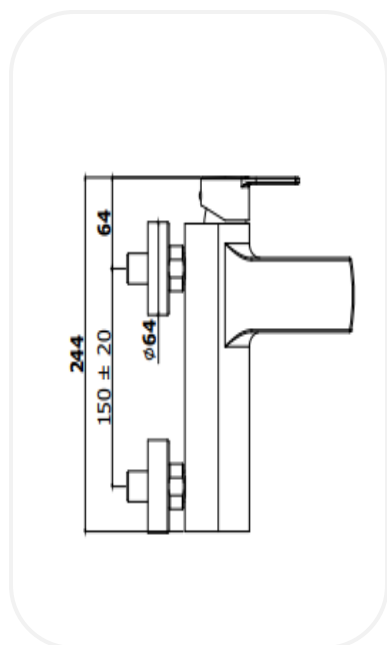

Faucets

RINNF00188

Bath/ Shower Mixer

FEATURES

- Elegant design
- Single lever bath/shower mixer with spout diverter
- Original cartridge for smooth control
- High corrosion resistance plating

SPECIFICATIONS

Series	JAMES
Finish	Chrome
Material	Brass
Flow Rate	8 l/min
Mounting Type	Wall Mounted

WARRANTY: 5 years

PARTS DESCRIPTION

Single Lever Bath/ Shower Mixer	RINNF00188
Spout	Included