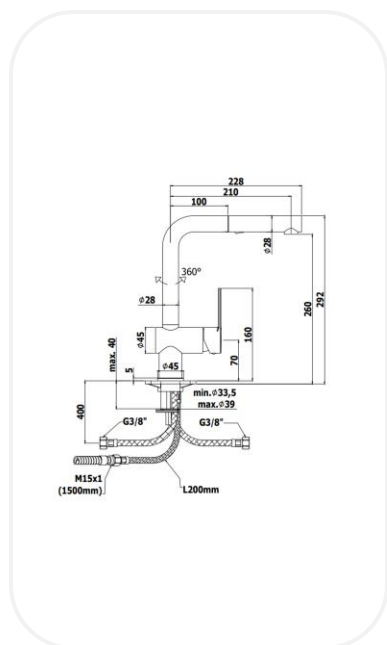

Kitchen Faucets

RINNF00471

Kitchen Mixer

FEATURES

Elegant design

One-hole sink mixer with swivelling spout
ABS pull out hand-shower (two spray-functions)

Original cartridge for smooth control

High corrosion resistance plating

SPECIFICATIONS

Series	GRATER
Finish	Chrome
Material	Brass
Flow Rate	7 l/min
Mounting Type	Deck Mounted

WARRANTY: 5 years

PARTS DESCRIPTION

Single Lever Kitchen Mixer	RINNF00471
Flexible Connection Hose	Included