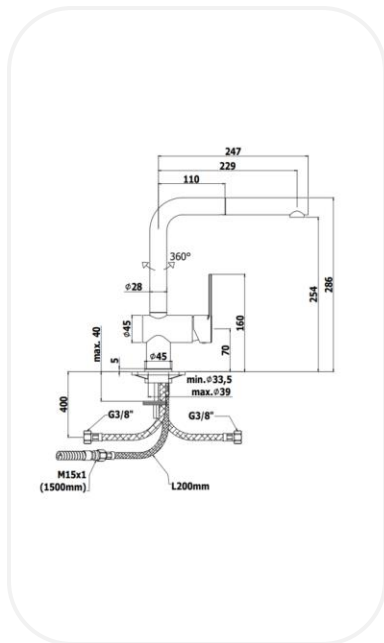

Kitchen Faucets

RINNF00472

Kitchen Mixer

FEATURES

Elegant design

One-hole sink mixer with swivelling spout
ABS pull out hand-shower (single spray-function)

Original cartridge for smooth control

High corrosion resistance plating

SPECIFICATIONS

Series	GRATER
Finish	Chrome
Material	Brass
Flow Rate	7 l/min
Mounting Type	Deck Mounted

WARRANTY: 5 years

PARTS DESCRIPTION

Single Lever Kitchen Mixer	RINNF00472
Flexible Connection Hose	Included