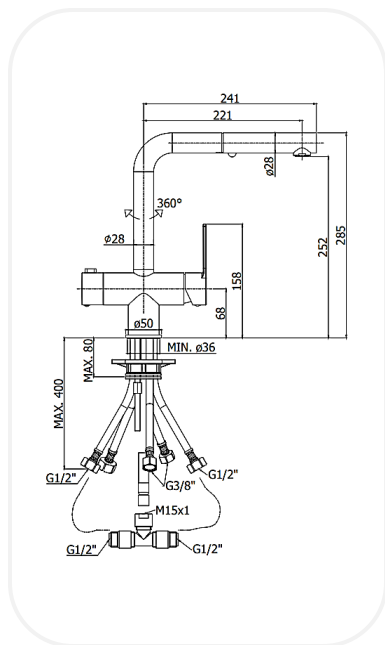

Kitchen Faucets

RINNF00473

Kitchen Mixer

FEATURES

Elegant design

One-hole sink mixer with swivelling spout, 3rd inlet for purified water and metal pull out hand-shower (two spray-functions)

Original cartridge for smooth control

High corrosion resistance plating

WARRANTY: 5 years

SPECIFICATIONS

Series	GRATER
Finish	Chrome
Material	Brass
Flow Rate	7 l/min
Mounting Type	Deck Mounted

PARTS DESCRIPTION

Single Lever Kitchen Mixer	RINNF00473
Flexible Connection Hose	Included