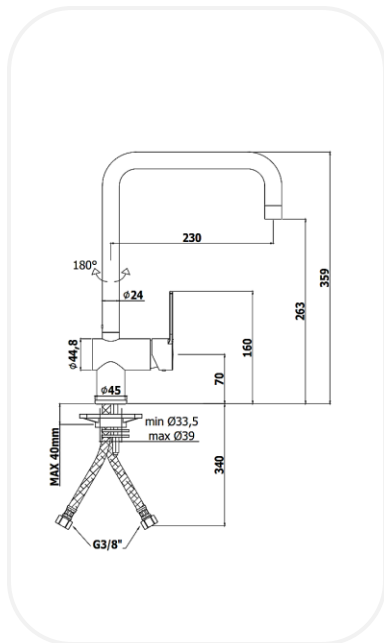

SPECIFICATIONS

Series	GRATER
Finish	Chrome
Material	Brass
Flow Rate	7 l/min
Mounting Type	Deck Mounted

WARRANTY: 5 years

PARTS DESCRIPTION

Single Lever Kitchen Mixer	RINNF00474
Flexible Connection Hose	Included