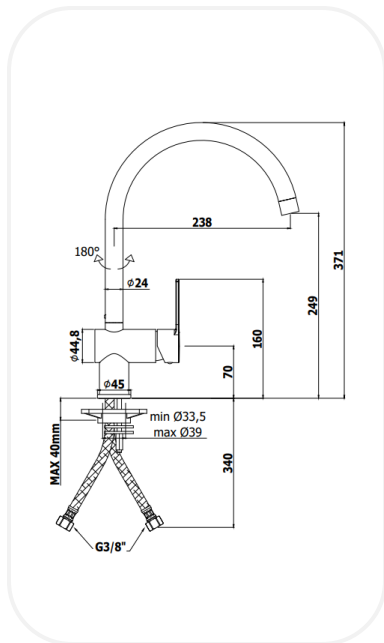

Kitchen Faucets

RINNF00475

Kitchen Mixer

FEATURES

- Elegant design
- One-hole sink mixer with swivelling spout
- Original cartridge for smooth control
- High corrosion resistance plating

SPECIFICATIONS

Series	GRATER
Finish	Chrome
Material	Brass
Flow Rate	7 l/min
Mounting Type	Deck Mounted

WARRANTY: 5 years

PARTS DESCRIPTION

Single Lever Kitchen Mixer	RINNF00475
Flexible Connection Hose	Included