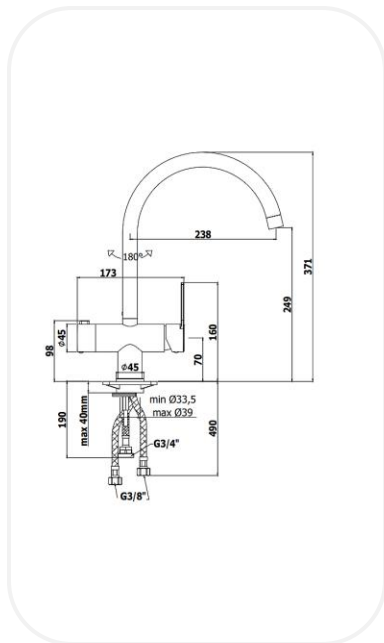

SPECIFICATIONS

Series	GRATER
Finish	Chrome
Material	Brass
Flow Rate	7 l/min
Mounting Type	Deck Mounted

WARRANTY: 5 years

PARTS DESCRIPTION

Single Lever Kitchen Mixer	RINNF00476
Flexible Connection Hose	Included