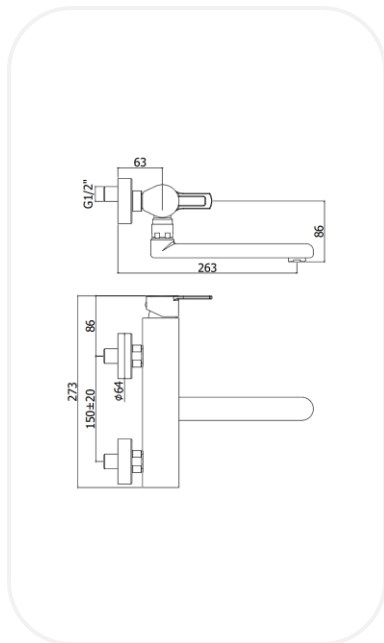

Kitchen Faucets

RINNF00479

Kitchen Mixer

FEATURES

Elegant design

Wall mounted sink mixer with swivelling tube straight spout

Original cartridge for smooth control

High corrosion resistance plating

SPECIFICATIONS

Series	GRATER
Finish	Chrome
Material	Brass
Flow Rate	7 l/min
Mounting Type	Wall Mounted

WARRANTY: 5 years

PARTS DESCRIPTION

Single Lever Kitchen Mixer	RINNF00479
-----------------------------------	------------