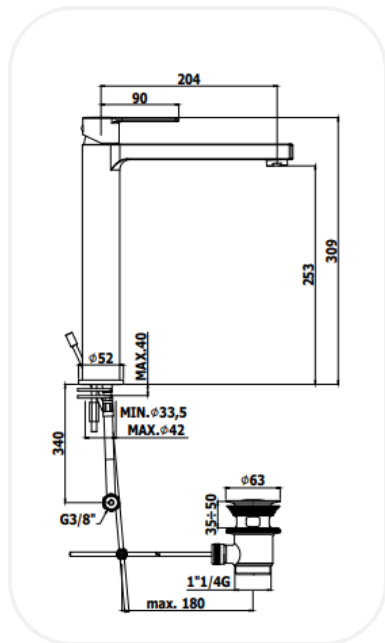

WARRANTY: 5 years

SPECIFICATIONS

Series	JAMES
Finish	Chrome
Material	Brass
Flow Rate	6 l/min
Mounting Type	Deck Mounted
Height	309 mm

PARTS DESCRIPTION

Single Lever Tall Wash Basin Mixer	RINPNF00164
Flexible Connection Hose	Included

OPTIONAL/RECOMMENDED PRODUCTS

Pop-up waste	Optional
Click Clack Waste	Optional