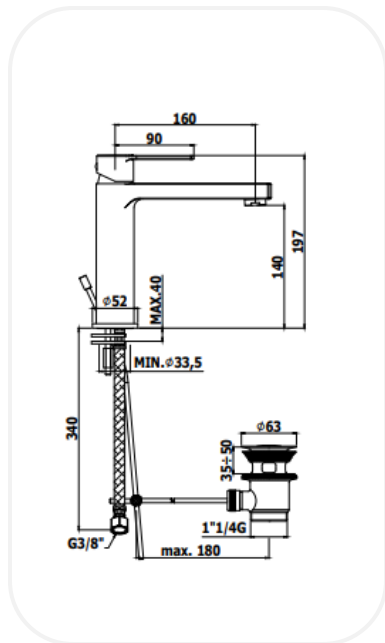

WARRANTY: 5 years

SPECIFICATIONS

Series	JAMES
Finish	Chrome
Material	Brass
Flow Rate	6 l/min
Mounting Type	Deck Mounted
Height	140 mm

PARTS DESCRIPTION

Single Lever Wash Basin Mixer	RINPNF00167
Flexible Connection Hose	Included

OPTIONAL/RECOMMENDED PRODUCTS

Pop-up waste	Optional
Click Clack Waste	Optional