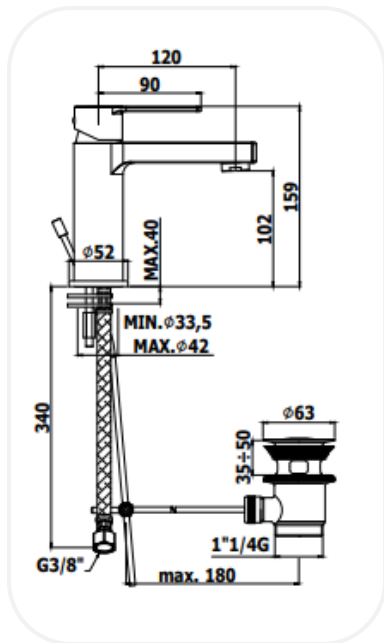

Faucets

RINPNF00170

Wash Basin Mixer

FEATURES

- Elegant design
- Single lever wash basin mixer
- Original cartridge for smooth control
- High corrosion resistance plating

WARRANTY: 5 years

SPECIFICATIONS

Series	JAMES
Finish	Chrome
Material	Brass
Flow Rate	6 l/min
Mounting Type	Deck Mounted
Height	102 mm

PARTS DESCRIPTION

Single Lever Wash Basin Mixer	RINPNF00170
Flexible Connection Hose	Included

OPTIONAL/RECOMMENDED PRODUCTS

Pop-up waste	Optional
Click Clack Waste	Optional