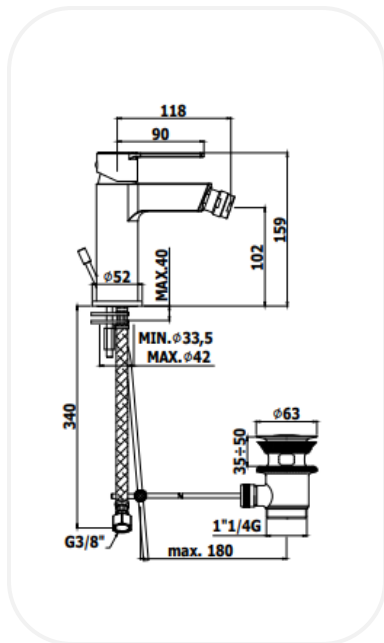

WARRANTY: 5 years

SPECIFICATIONS

Series	JAMES
Finish	Chrome
Material	Brass
Flow Rate	6 l/min
Mounting Type	Deck Mounted
Height	102 mm

PARTS DESCRIPTION

Single Lever Bidet Mixer	RINPNF00175
Flexible Connection Hose	Included

OPTIONAL/RECOMMENDED PRODUCTS

Pop-up waste	Optional
Click Clack Waste	Optional