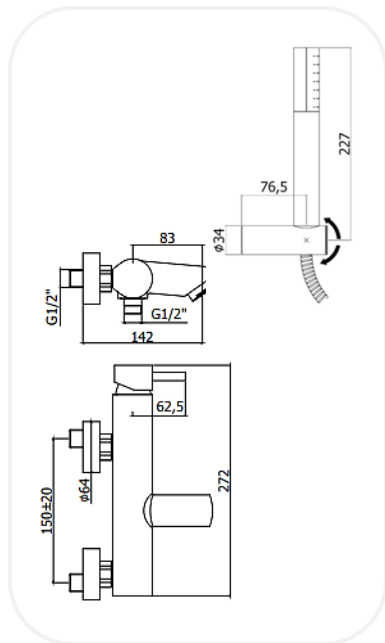

#### SPECIFICATIONS

<b>Series</b>	SULLY
<b>Finish</b>	Chrome
<b>Material</b>	Brass
<b>Flow Rate</b>	8 l/min
<b>Mounting Type</b>	Wall Mounted