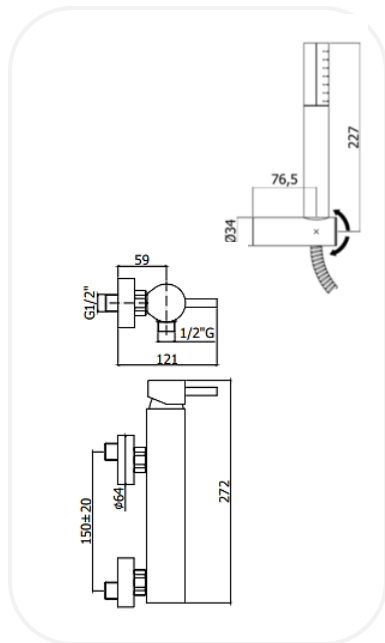

Faucets

SKHNF00160

Shower Set

FEATURES

Elegant design

Single lever shower set with hand shower and ABS joint wall bracket

Original cartridge for smooth control

High corrosion resistance plating

SPECIFICATIONS

Series	SULLY
Finish	Chrome
Material	Brass
Flow Rate	8 l/min
Mounting Type	Wall Mounted

PARTS DESCRIPTION

Single Lever Shower Mixer	SKHNF00160
Hand Shower	Included
Flexible Connection Hose	Included