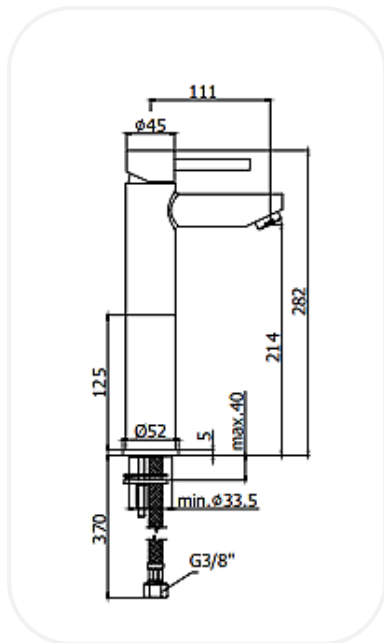

WARRANTY: 5 years

SPECIFICATIONS

Series	SULLY
Finish	Chrome
Material	Brass
Flow Rate	6 l/min
Mounting Type	Deck Mounted
Height	214 mm

PARTS DESCRIPTION

Single Lever Wash Basin Mixer	SKNF00133
Flexible Connection Hose	Included

OPTIONAL/RECOMMENDED PRODUCTS

Click Clack Waste	Optional