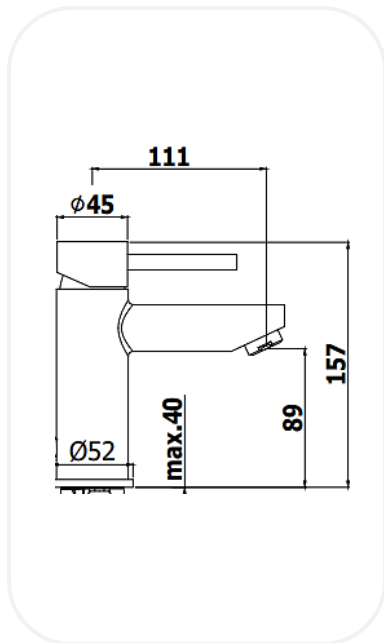

Faucets

SKNF00134

Wash Basin Mixer

FEATURES

- Elegant design
- Single lever wash basin mixer
- Original cartridge for smooth control
- High corrosion resistance plating

WARRANTY: 5 years

SPECIFICATIONS

Series	SULLY
Finish	Chrome
Material	Brass
Flow Rate	6 l/min
Mounting Type	Deck Mounted
Height	89 mm

PARTS DESCRIPTION

Single Lever Wash Basin Mixer	SKNF00134
Flexible Connection Hose	Included

OPTIONAL/RECOMMENDED PRODUCTS

Pop-up waste	Optional
Click Clack Waste	Optional