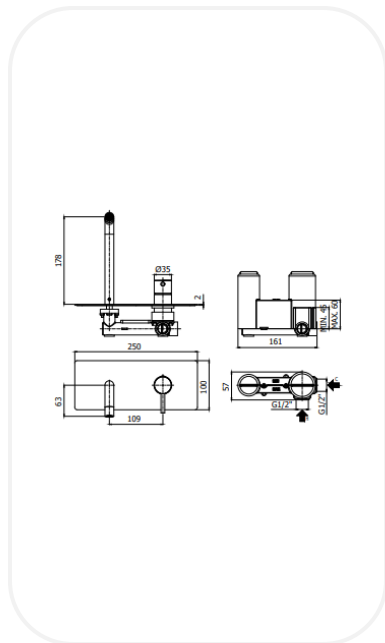

#### SPECIFICATIONS

Series	SULLY
Finish	Chrome
Material	Brass
Flow Rate	6 l/min
Mounting Type	Concealed

**WARRANTY: 5 years**

#### PARTS DESCRIPTION

Single Lever Wash Basin Mixer	SKNF00145
Concealed Body	Included
spout	Included