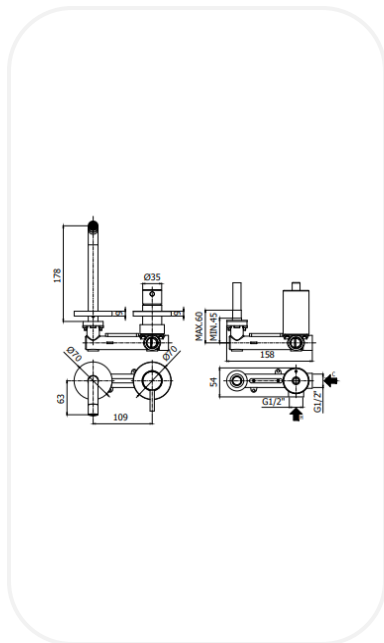

#### FEATURES

- Elegant design
- Single lever concealed wash basin mixer
- Original cartridge for smooth control
- High corrosion resistance plating

#### SPECIFICATIONS

Series	SULLY
Finish	Chrome
Material	Brass
Flow Rate	6 l/min
Mounting Type	Concealed

#### PARTS DESCRIPTION

Single Lever Wash Basin Mixer	SKNF00148
Concealed Body	Included
spout	Included

**WARRANTY: 5 years**