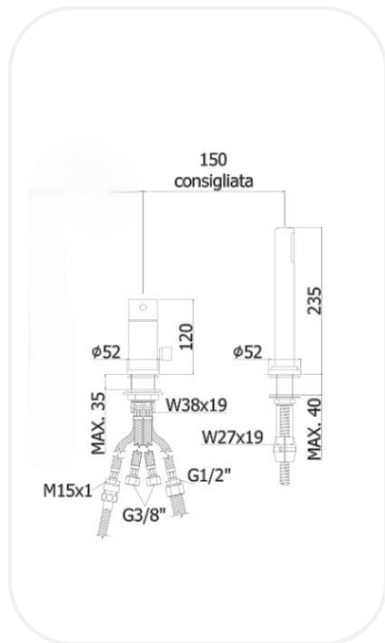

Faucets

SKNF00150

Shower Set

FEATURES

Elegant design

Single lever shower set with hand shower without spout (2 holes) with diverter

Original cartridge for smooth control

High corrosion resistance plating

SPECIFICATIONS

Series	SULLY
Finish	Chrome
Material	Brass
Flow Rate	8 l/min
Mounting Type	Deck Mounted

PARTS DESCRIPTION

Single Lever Shower Set	SKNF00150
Hand Shower	Included
Flexible Connection Hose	Included