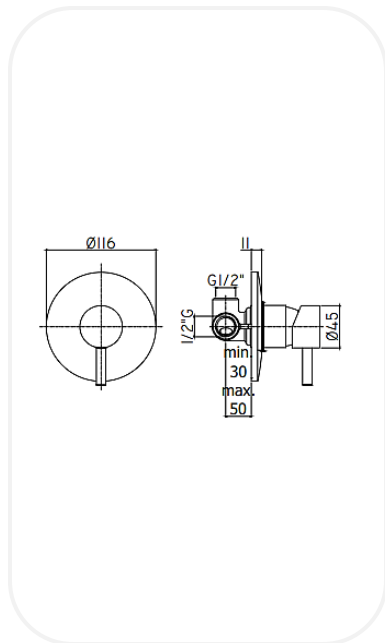

Faucets

SKNF00154

Shower Mixer

FEATURES

- Elegant design
- Single lever concealed shower mixer
- Original cartridge for smooth control
- High corrosion resistance plating

SPECIFICATIONS

Series	SULLY
Finish	Chrome
Material	Brass
Flow Rate	8 l/min
Mounting Type	Concealed

WARRANTY: 5 years

PARTS DESCRIPTION

Single Lever Shower Mixer	SKNF00154
Concealed Body	Included